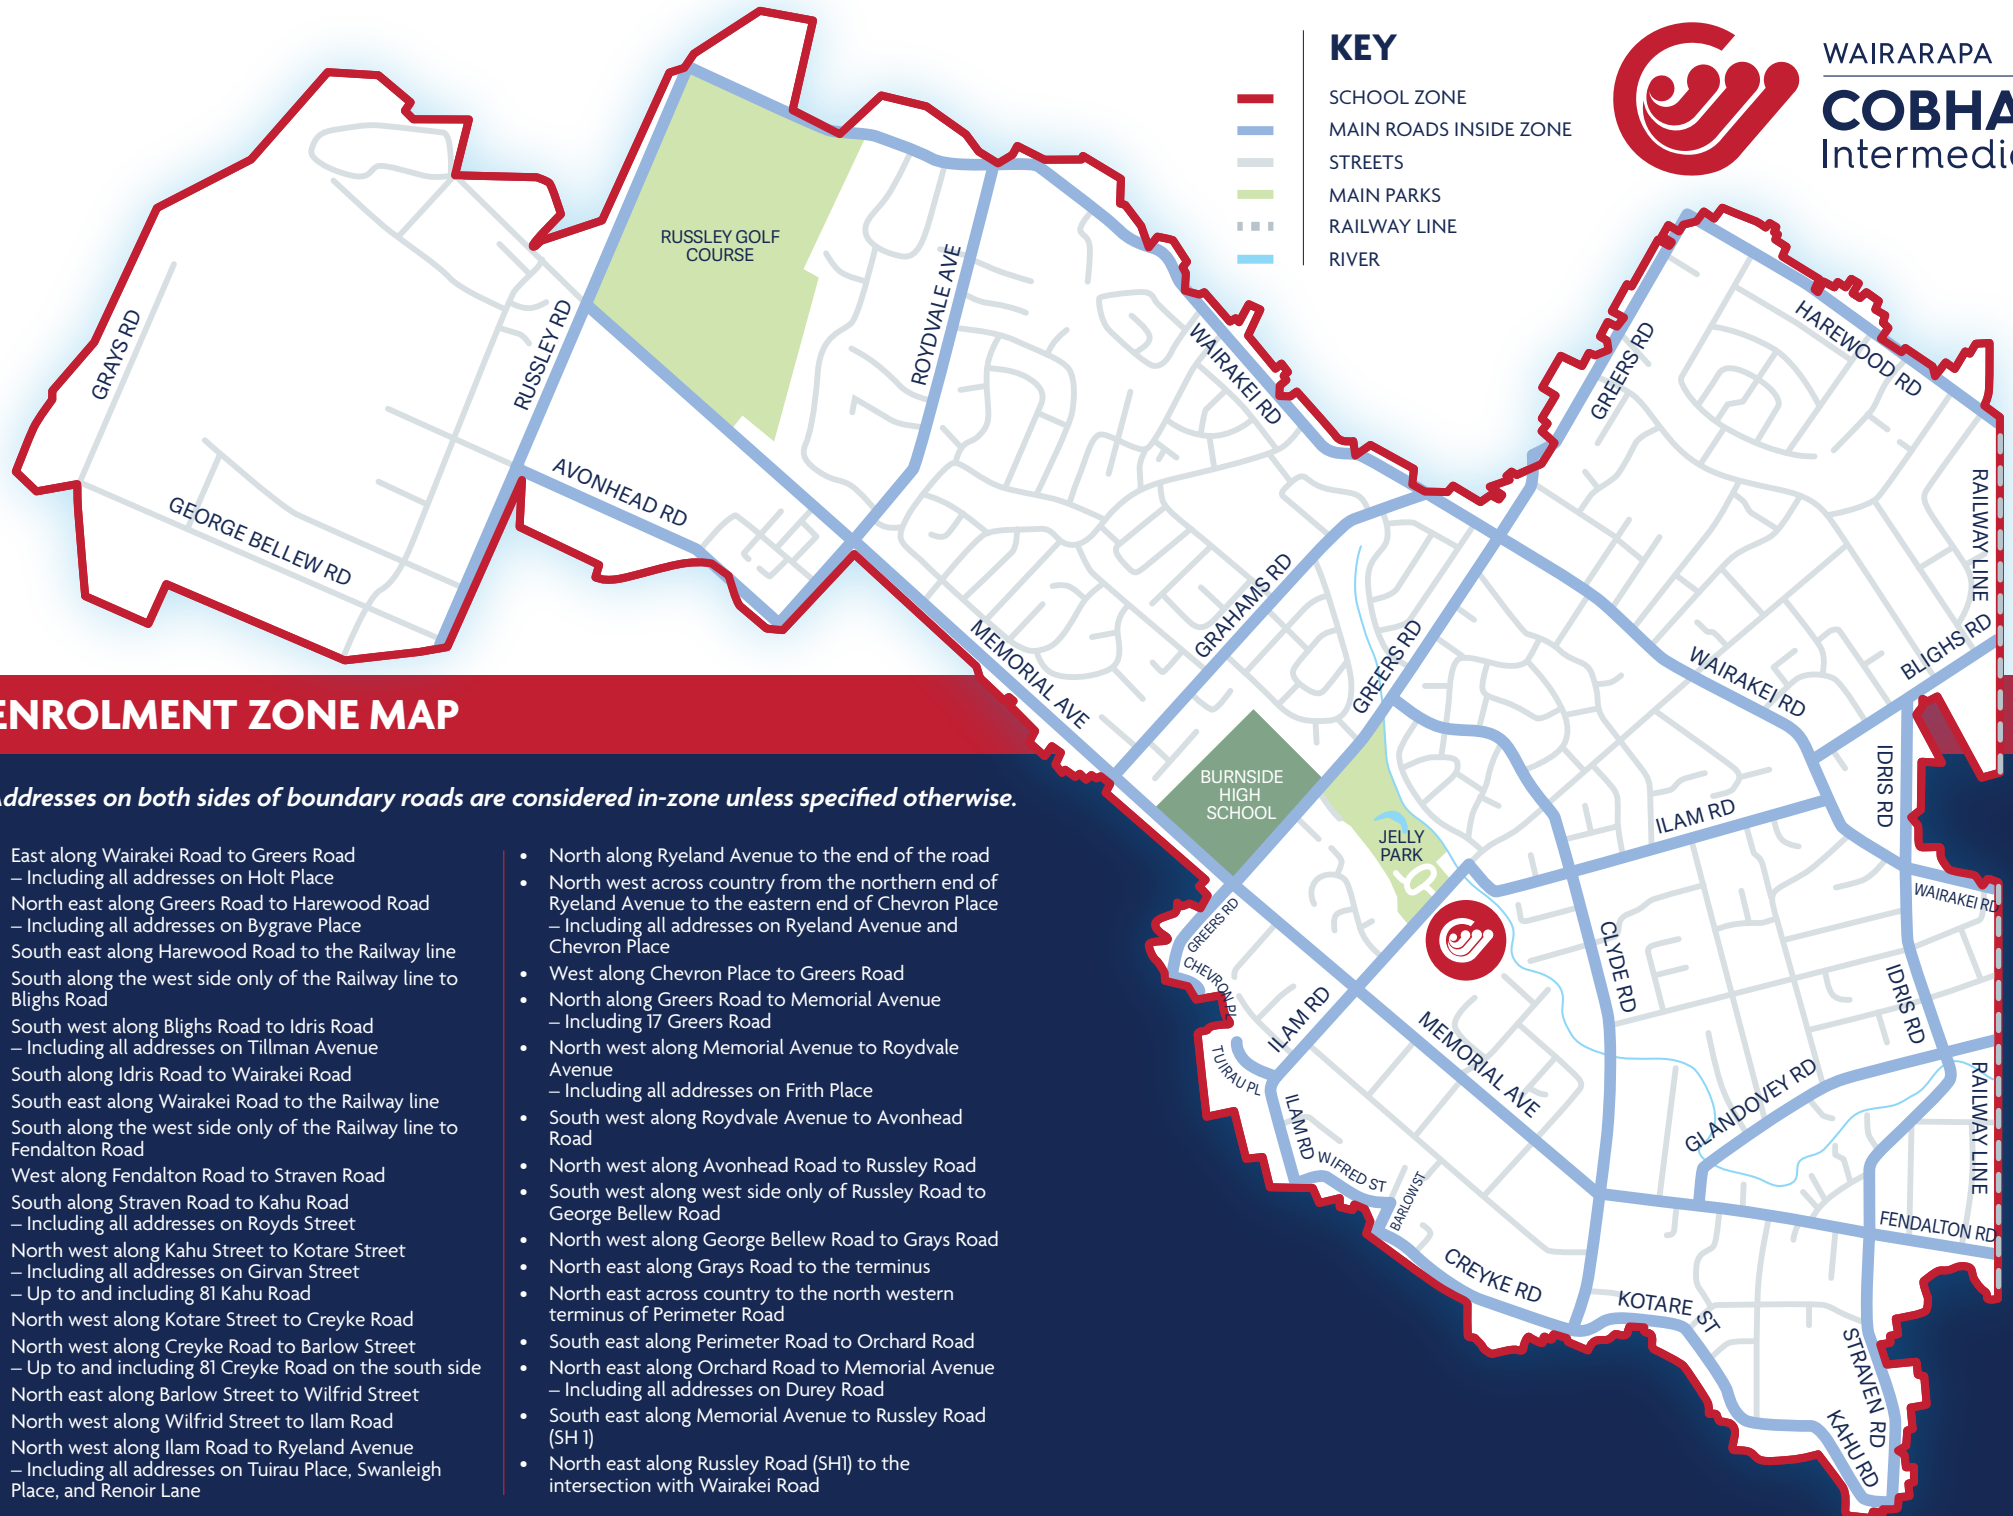

KEY

- SCHOOL ZONE
- MAIN ROADS INSIDE ZONE
- STREETS
- MAIN PARKS
- RAILWAY LINE
- RIVER

ENROLMENT ZONE MAP

Addresses on both sides of boundary roads are considered in-zone unless specified otherwise.

- East along Wairakei Road to Greers Road
– Including all addresses on Holt Place
- North east along Greers Road to Harewood Road
– Including all addresses on Bygrave Place
- South east along Harewood Road to the Railway line
- South along the west side only of the Railway line to Blighs Road
- South west along Blighs Road to Idris Road
– Including all addresses on Tillman Avenue
- South along Idris Road to Wairakei Road
- South east along Wairakei Road to the Railway line
- South along the west side only of the Railway line to Fendalton Road
- West along Fendalton Road to Straven Road
- South along Straven Road to Kahu Road
– Including all addresses on Royds Street
- North west along Kahu Street to Kotare Street
– Including all addresses on Girvan Street
– Up to and including 81 Kahu Road
- North west along Kotare Street to Creyke Road
- North west along Creyke Road to Barlow Street
– Up to and including 81 Creyke Road on the south side
- North east along Barlow Street to Wilfrid Street
- North west along Wilfrid Street to Ilam Road
- North west along Ilam Road to Ryeland Avenue
– Including all addresses on Turau Place, Swanleigh Place, and Renoir Lane