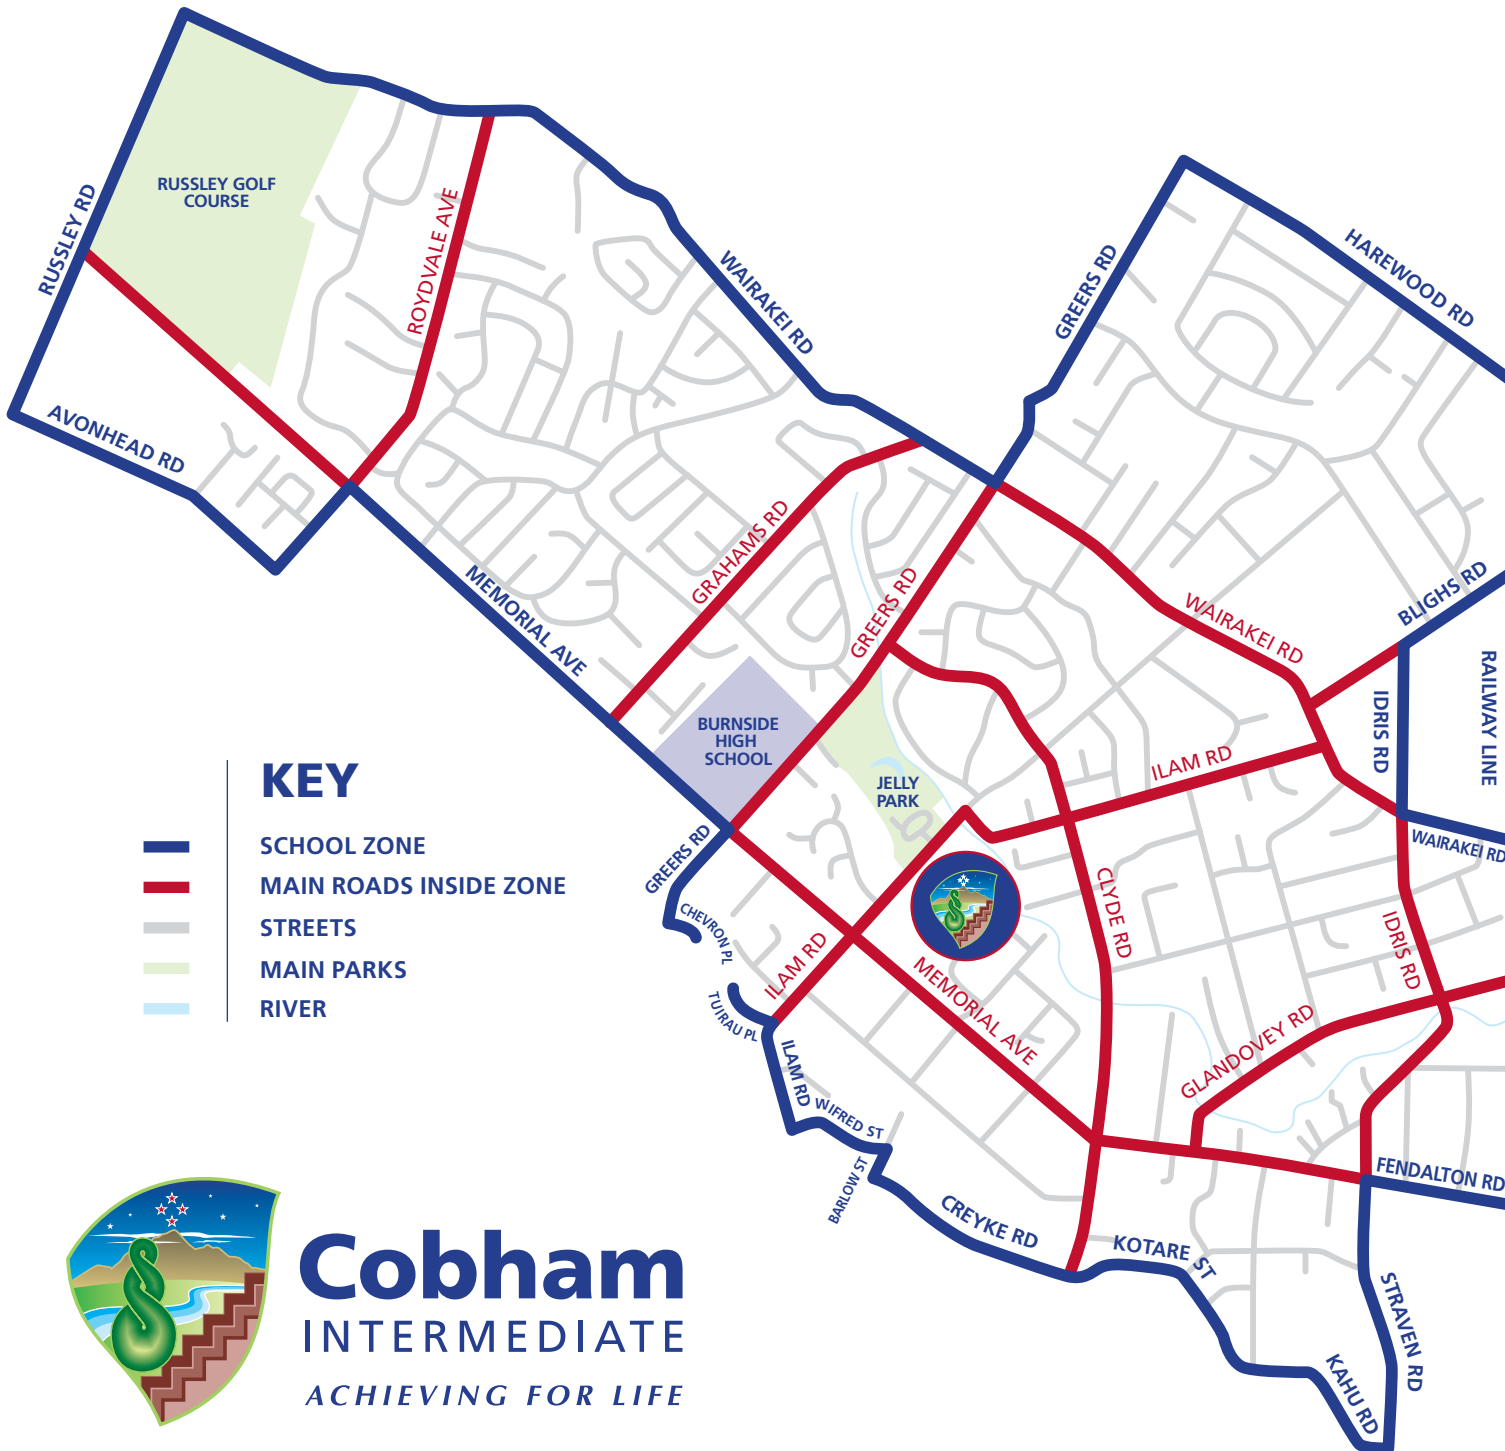

# ENROLMENT ZONE MAP

The following streets are in the enrolment zone for our school.  
Both sides of the road are included:

- From Russley Road
- East along Wairakei Road to Greers Road
- North-East along Greers Road to Harewood Road
- South-East along Harewood Road to the Railway line
- Railway Line to Blighs Road
- South-West along Blighs Road to Idris Road
- South along Idris Road to Wairakei Road
- South-East along Wairakei Road to the Railway Line
- South along the Railway Line to Fendalton Road
- West along Fendalton Road to Straven Road
- South-East along Straven Road to Kahu Road
- North-East along Kahu Road to Kotare Street
- West along Kotare Street to Creyke Road
- North-West along Creyke Road to Barlow Street
- North along Wilfred Street to 11am Road
- North-West along Tuirau Place to Chevron Place
- North along Chevron Place to Greers Road
- North-East along Greers Road to Memorial Avenue
- West along Memorial Avenue to Roydvale Avenue
- South along Roydvale Avenue to Avonhead Road
- West along Avonhead Road to Russley Road
- North along Russley Road to Wairakei Road

## KEY

- SCHOOL ZONE
- MAIN ROADS INSIDE ZONE
- STREETS
- MAIN PARKS
- RIVER

**Cobham**  
INTERMEDIATE  
ACHIEVING FOR LIFE